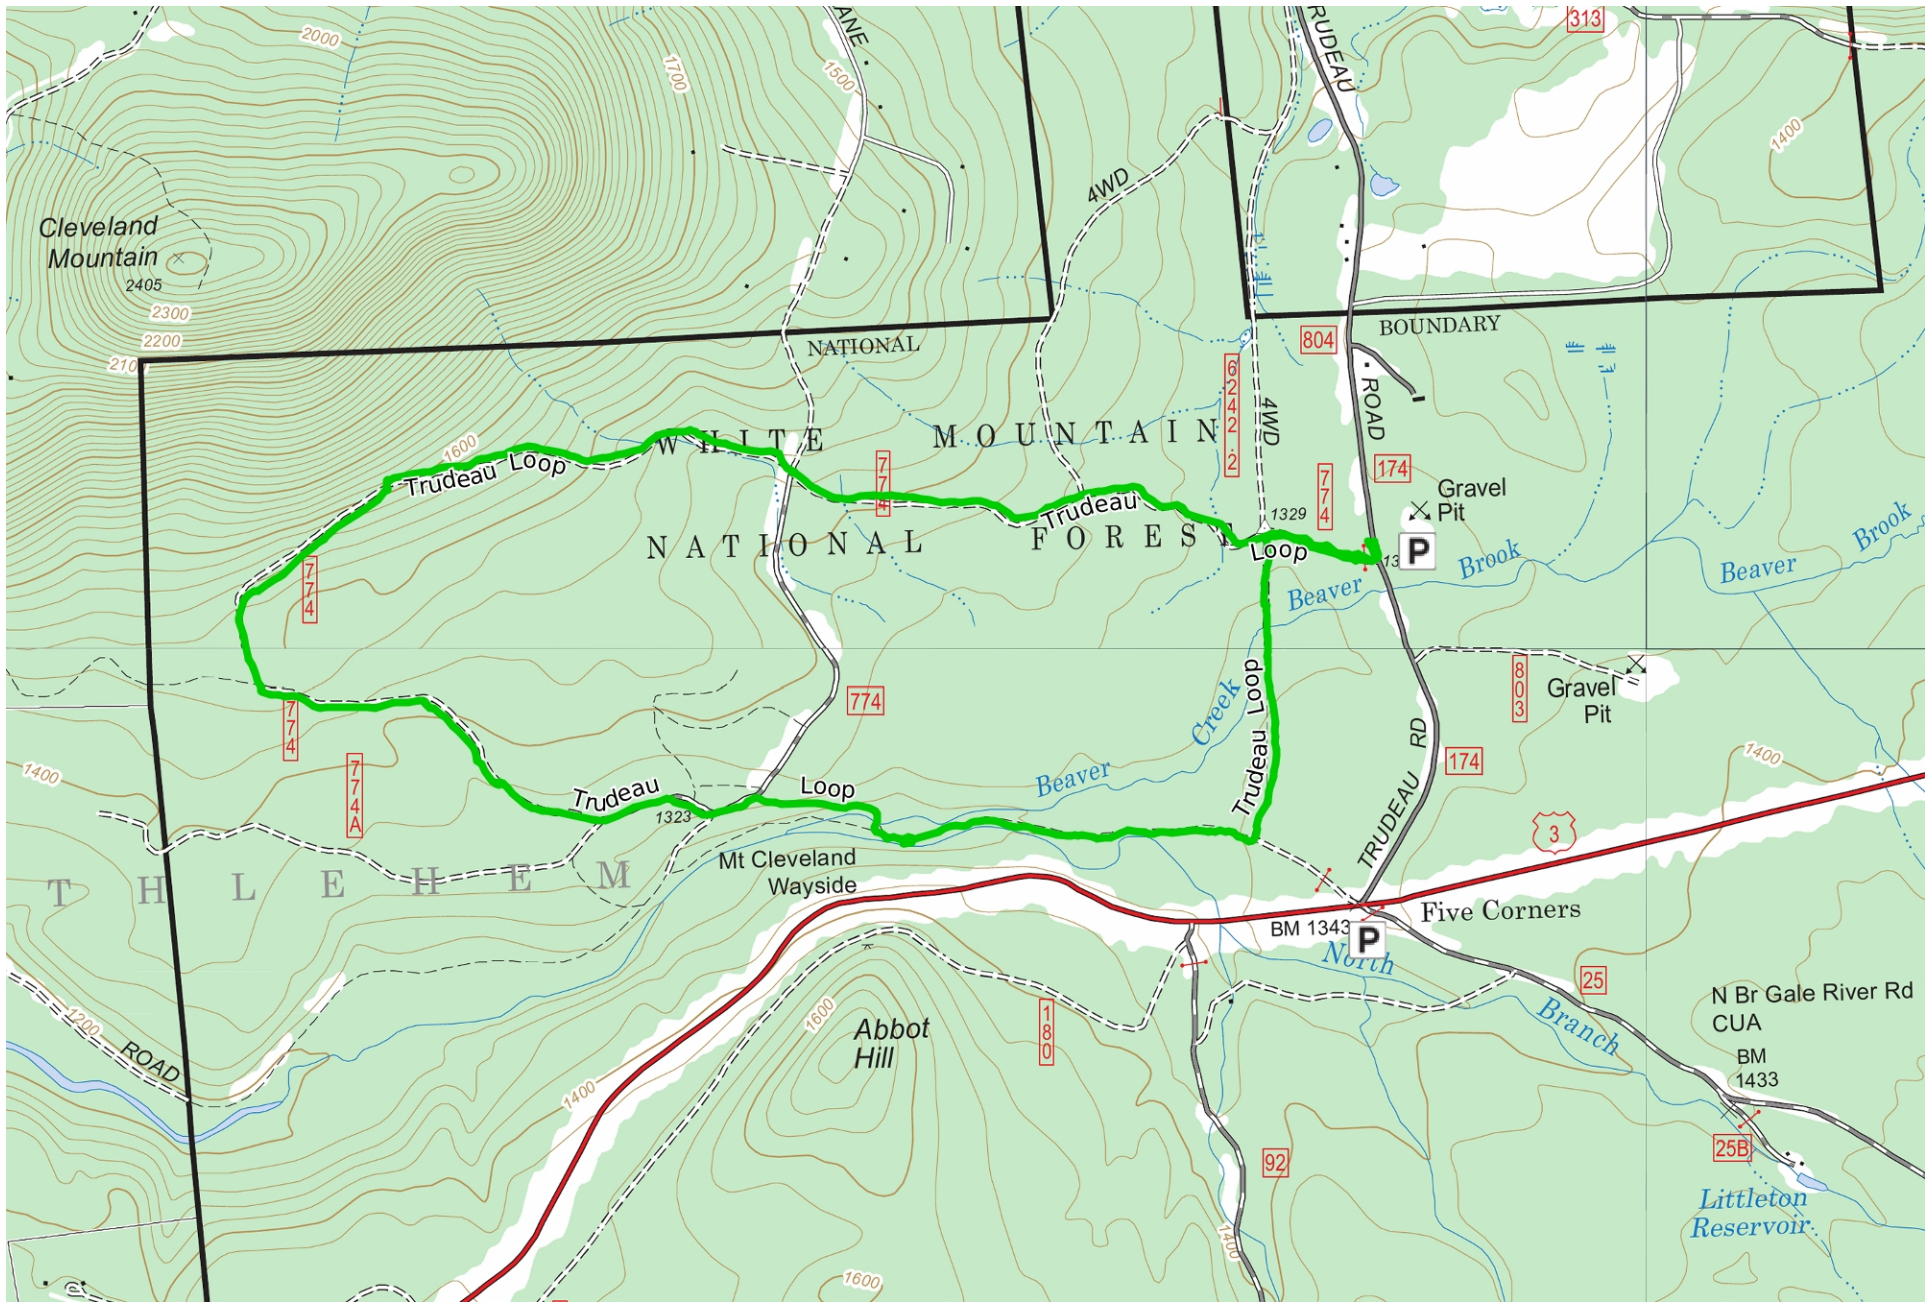

Mercator Projection
 WGS84
 USNG Zone 19TBK
 CalTopo

Mercator Projection
 WGS84
 USNG Zone 19TBK
 CalTopo